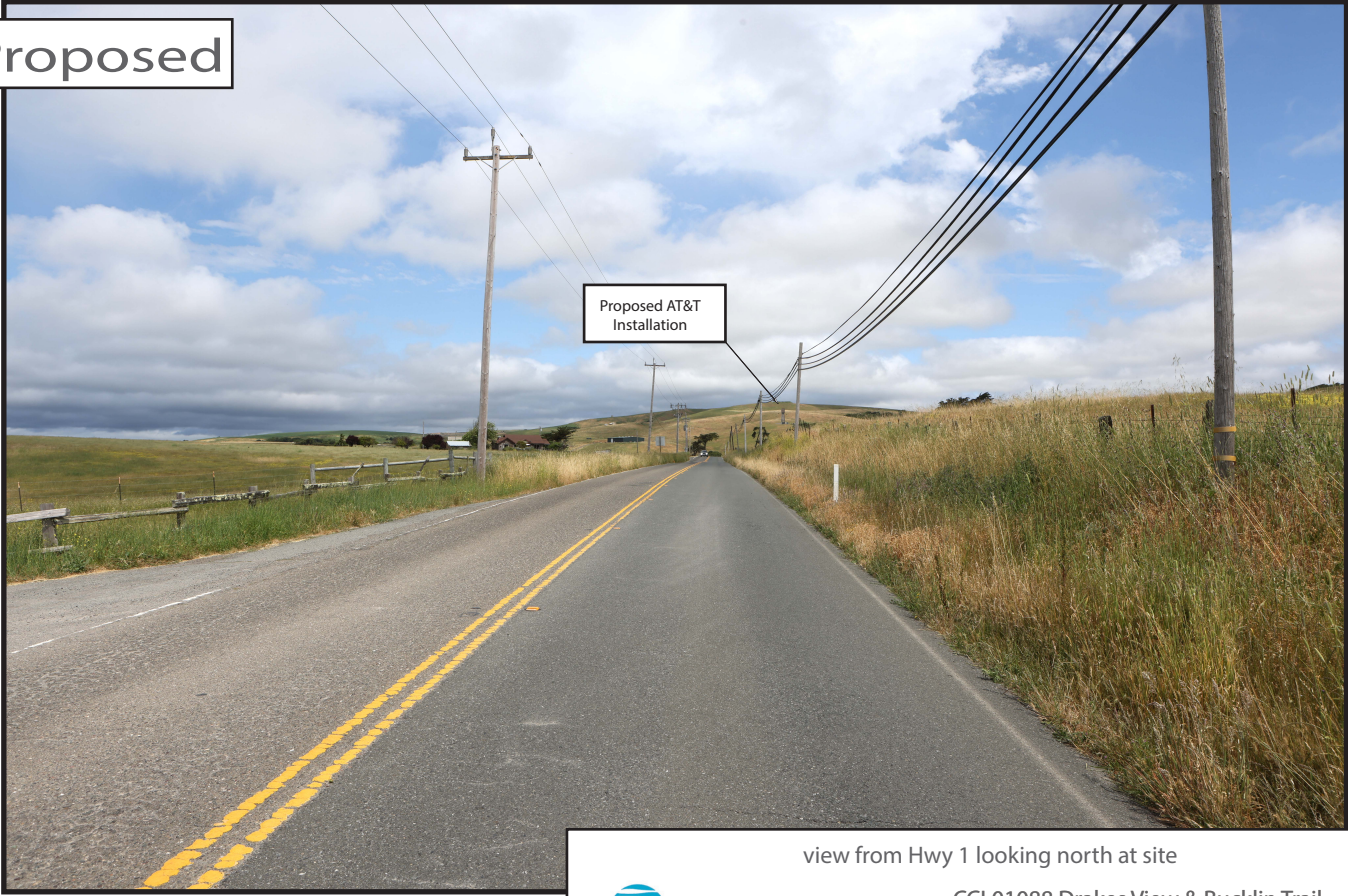

Existing

Proposed

Proposed AT&T
Installation Not Visible

view from Millerton Point looking southeast at site

Existing

Proposed

Proposed AT&T
Installation

view from Overlook Road looking northwest at site

Existing

Proposed

view from Tomales Bay Trail looking northwest at site

CCL01088 Drakes View & Bucklin Trail
12700 State Route 1, Point Reyes Station, CA
Photosims Produced on 9-19-2019

Existing

Proposed

view from Tomales Bay Trail looking northwest at site

CCL01088 Drakes View & Bucklin Trail
12700 State Route 1, Point Reyes Station, CA
Photosims Produced on 9-19-2019

Existing

Proposed

Proposed AT&T
Installation

view from Hwy 1 looking north at site

Existing

Existing

Proposed

view from Hwy 1 looking north at site