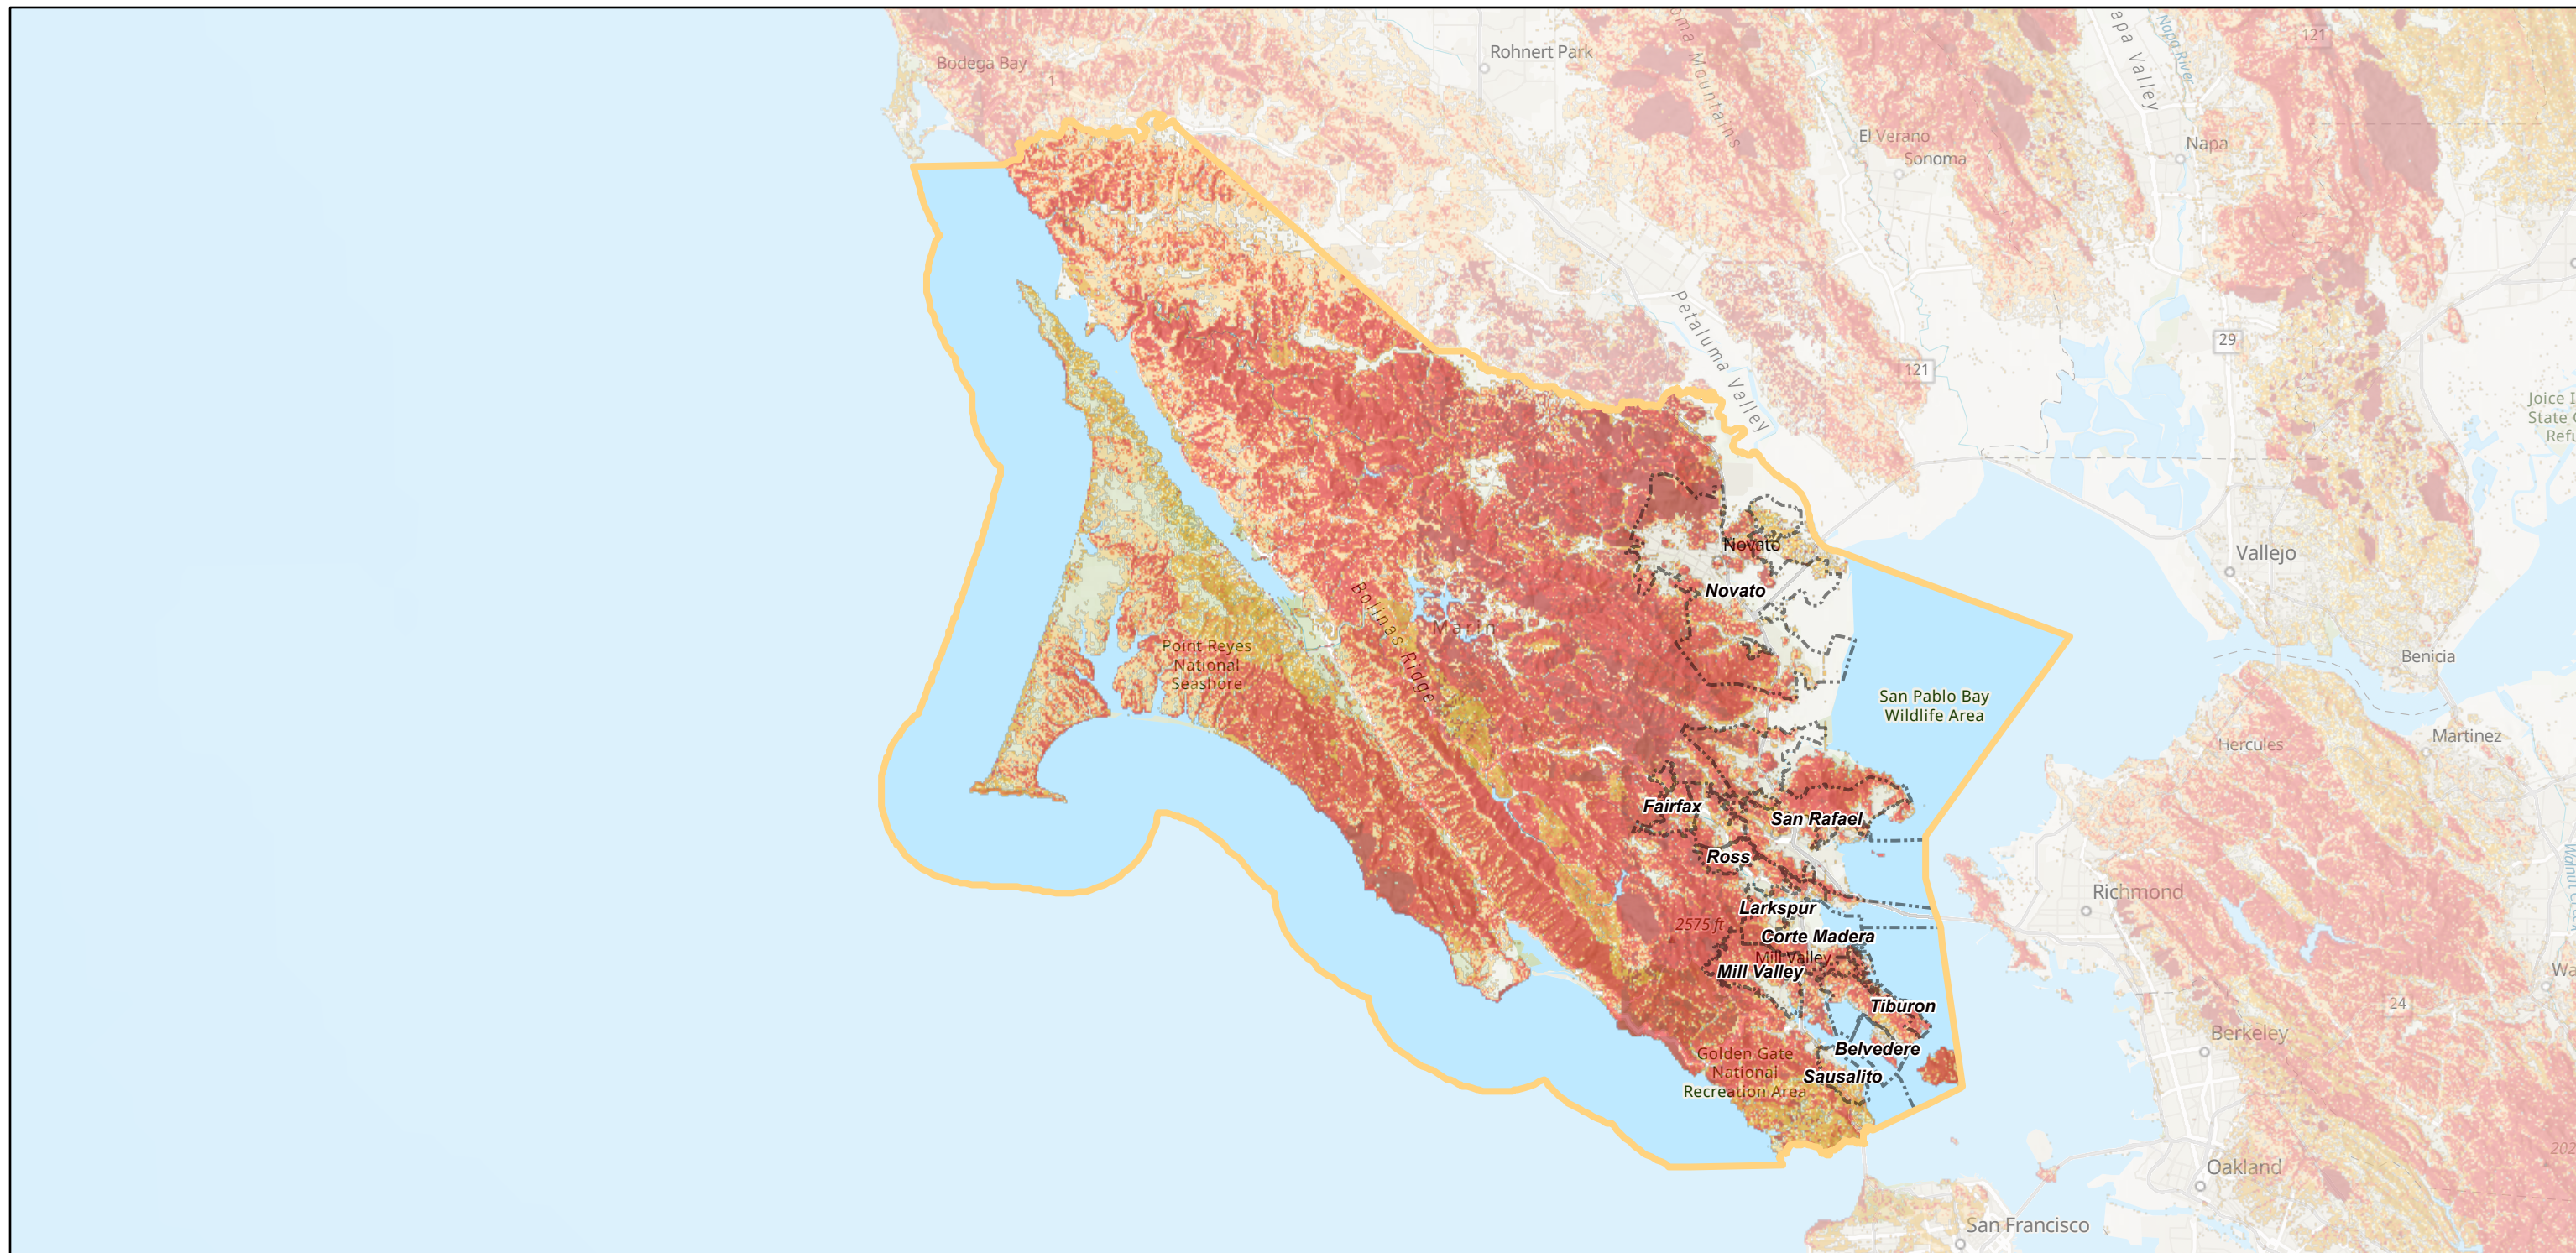

# Marin County Landslide Hazards

4/27/2023

Landslide Susceptibility Classes

1:431,395

Esri, NASA, NGA, USGS, DOC/CGS, County of Marin, California State Parks, Esri, HERE, Garmin, SafeGraph, FAO, METI/NASA, USGS, Bureau of Land Management, EPA, NPS